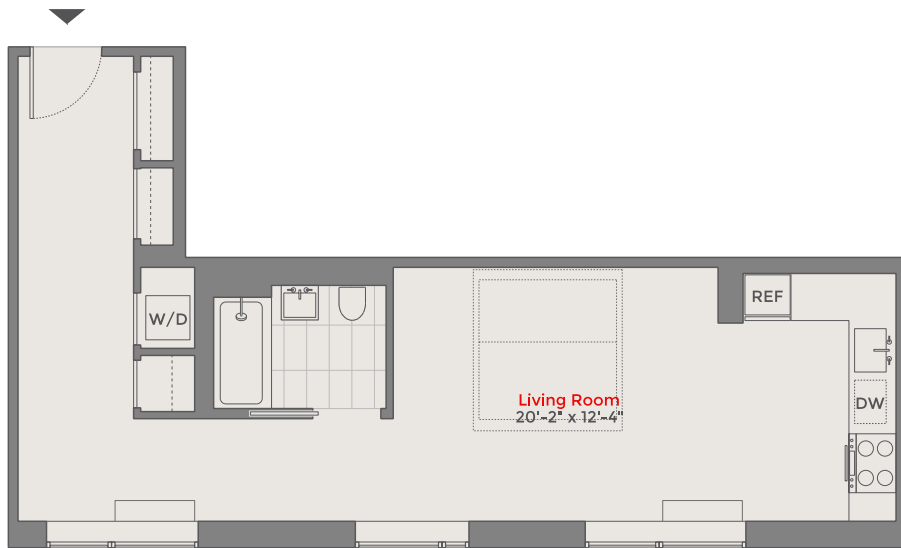

UNIT 25-33G

FLOORS
25-33

Studio
1 Bathroom

LEASING GALLERY
461 Dean Street
Brooklyn, NY 11217

CONTACT
718-461-DEAN
461dean.com

*All square footages, dimensions and heights are approximate and are subject to normal construction variances and tolerances.