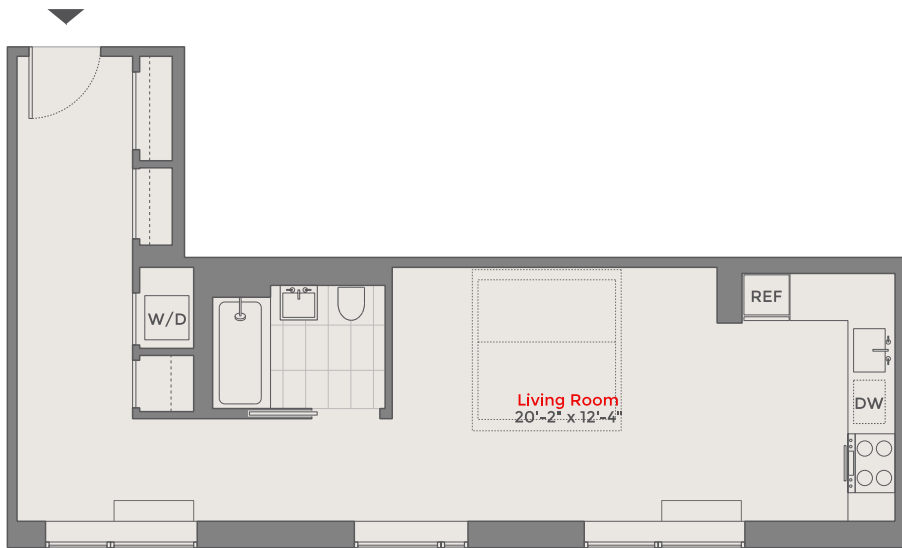

UNIT 25-33G

FLOORS
25-33

Studio
1 Bathroom

LEASING GALLERY
461 Dean Street
Brooklyn, NY 11217

CONTACT
718-461-DEAN
461dean.com

*All square footages, dimensions and heights are approximate and are subject to normal construction variances and tolerances.